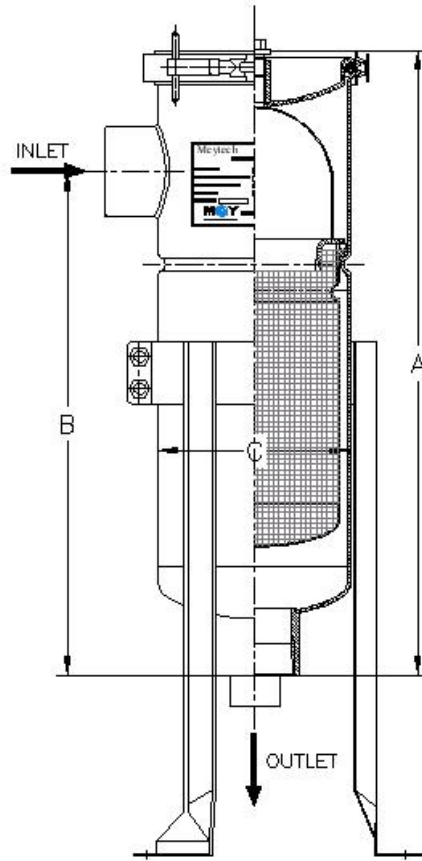

Filter Specifications

No. Of Filter Bags

1

Filter Bags Sizes

01: Size 01 02: Size 02
03: Size 03 04: Size 04
05: Size 05

Housing Diameter

4" /7" /7.5"

Housing Material

10Bar (150PSI)

■ MEBH

Dimensions

Dimensions	Size 01	Size 02	Size 03	Size 04	Size 05
A(Total Height)	572mm(22.5")	967mm(38.1")	370mm(14.6")	525mm(20.7")	680mm(26.8")
B(Housing height)	499mm(18.6")	894mm(35.2")	299mm(11.8")	454(17.9")	609 (24.0")
C(Diameter)	195mm(7.5")	195mm(7.5")	114mm(4.5")	114mm(4.5")	114mm(4.5")

Specifications

Specifications	Size 02 & Size 01	Size 03 & Size 04& Size 05
Max.Operating pressure(Bar)	7	8
Max.Operating Temperature(°C)	120	100
Filter Area(sq.ft)	5.6/2.8	1.0/1.7/2.4
Filter Volume(gal)	99/56.3	14/20/25
Max.Flow(m ³ /h)	40/20	10
Standard Inlet/Outlet	2" Threaded	1" Threaded
Vent Ports	1/4" Female	1/4" Female
Material of Construction	SUS304/316L	SUS304/316L
Seal Meaterial	BUUNA-N	BUUNA-N

Order Information

■ MEBH

MEBH	4	-01	-02	SS304	1"	NPT	VC	PC
Model	Diameter	No.of Filter Bags	Filter bag size	Material	INLET/OUTLET SIZE	INLET/OUTLET CONNECTION	TOP CLOSURE	Surface Finish
MEBH	4=4" 7=7" 7.5=7.5"	01	01=size #1 02=Size#2 03=Size#3 04=Size#4 05=Size#5	SS304 SS316L	1" 1.5"	NPT BSP TC=Tri-Clamp RF=FLANGE	VC=V-Clamp	PC=Poly coat GB=Glass bead EP=Electropolish